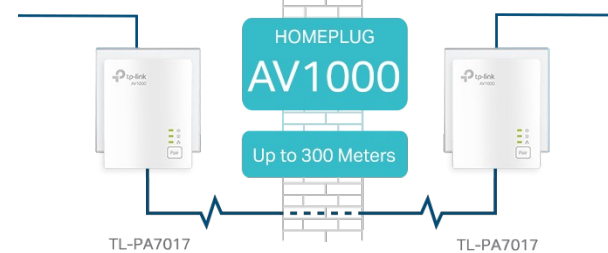

High-Speed data transfer rates of up to 1000 Mbps

Gigabit Port

Provide fast and secure wired network

Plug and Play

Set up your powerline network in minutes

Patented Power - Saving Mode

Reduce power consumption by up to 85%

High-Speed Wired Connection

Using advanced HomePlug AV2 technology, TL-PA7017 KIT ensures stable and high-speed wired connection, providing data transmissions of up to 1000 Mbps* over the electrical wiring for ranges up to 300 meters without drilling wall.