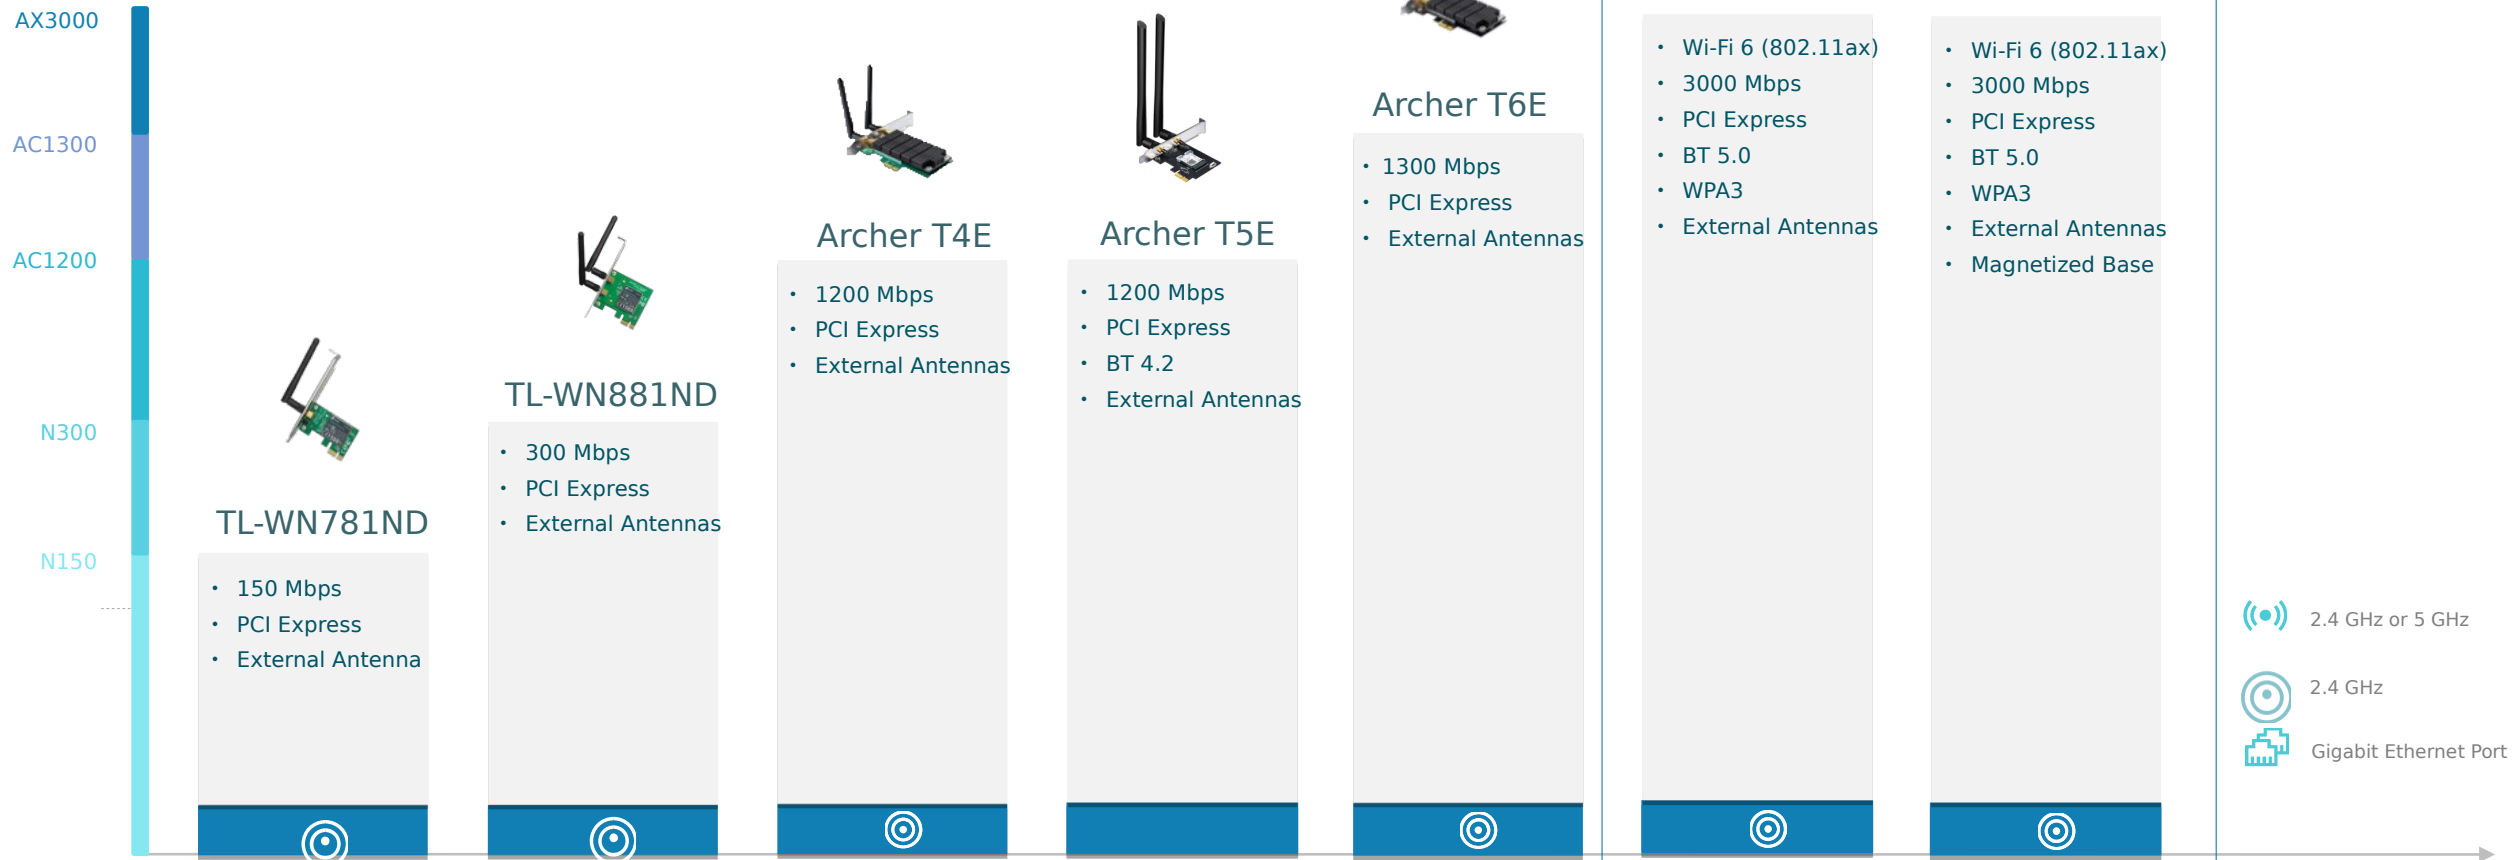

Adapter

Wireless USB Adapter

High Gain Wireless USB Adapter

2.4 GHz or 5 GHz
 2.4 GHz

Wireless PCIe Adapter

The Tapo logo, featuring a teal square icon with a white corner cutout, followed by the word 'Tapo' in a teal sans-serif font.

Mini Smart Wi-Fi Socket

Model: Tapo P100

Live Smarter

Remote Control

Schedule & Timer

Voice Control

Easy setup

Away Mode