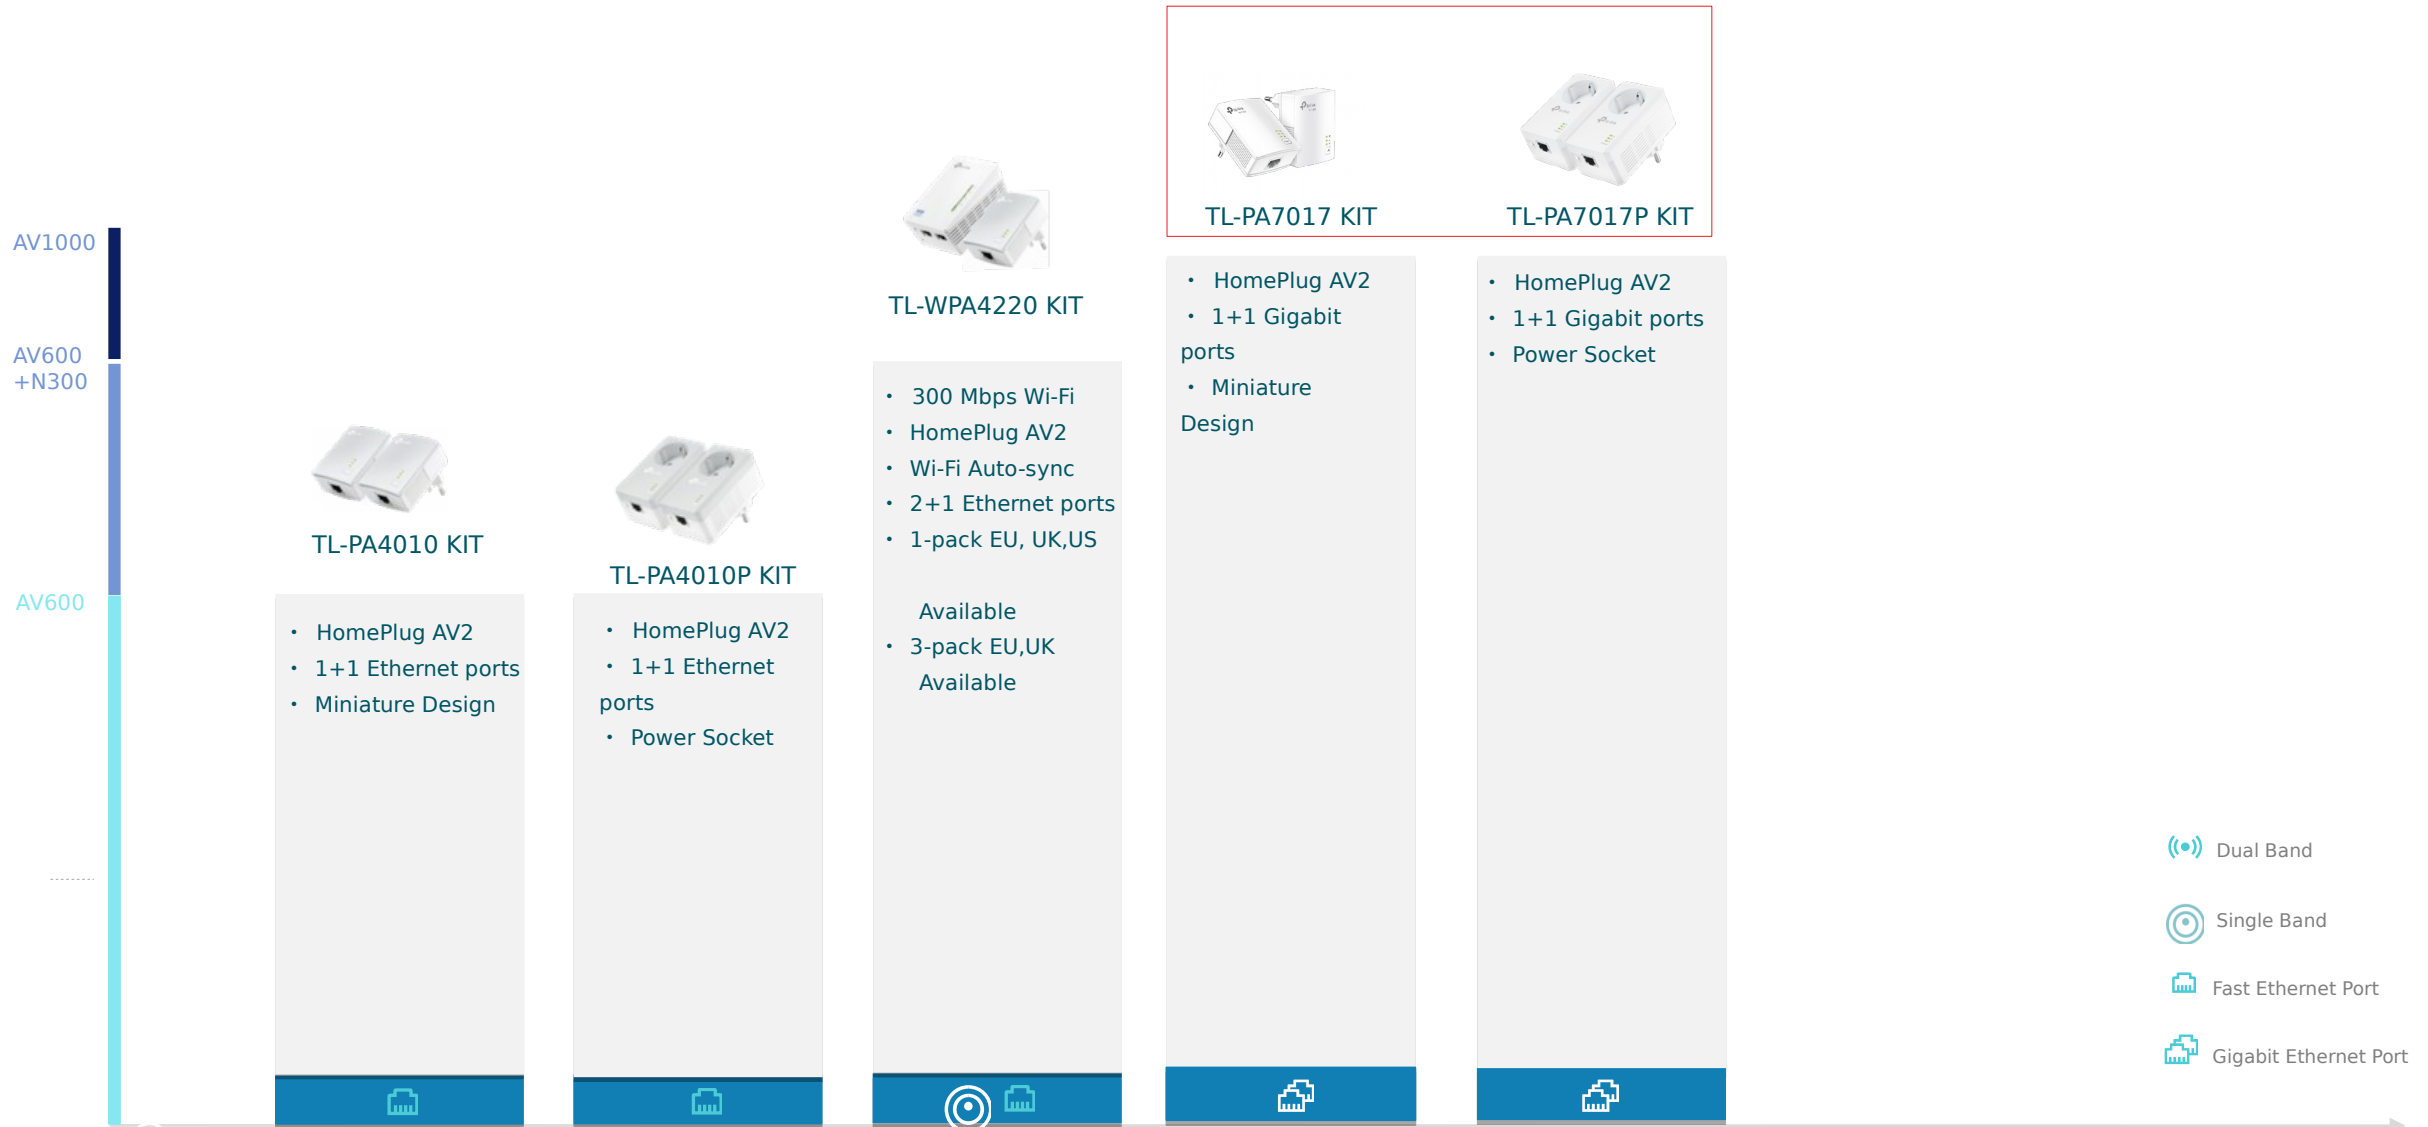

TL-WA860RE

- 300Mbps Wi-Fi on 2.4GHz
- 1 Fast Ethernet port
- 2 External Antennas
- AC Pass-through
- AP Mode
- Tether App

Dual Band

Single Band

Fast Ethernet Port

Gigabit Ethernet Port

Powerline

Overview

- Dual Band
- Single Band
- Fast Ethernet Port
- Gigabit Ethernet Port

Extend Reliable Gigabit Network through Electrical Wiring — TL-PA7017 KIT

AV1000 Gigabit Powerline Starter Kit

TL-PA7017 KIT

HomePlug AV2 Standard

High-Speed data transfer rates of up to 1000 Mbps

Gigabit Port

Provide fast and secure wired network

Plug and Play

Set up your powerline network in minutes

Patented Power - Saving Mode

Reduce power consumption by up to 85%

High-Speed Wired Connection

Using advanced HomePlug AV2 technology, TL-PA7017 KIT ensures stable and high-speed wired connection, providing data transmissions of up to 1000 Mbps* over the electrical wiring for ranges up to 300 meters without drilling wall.