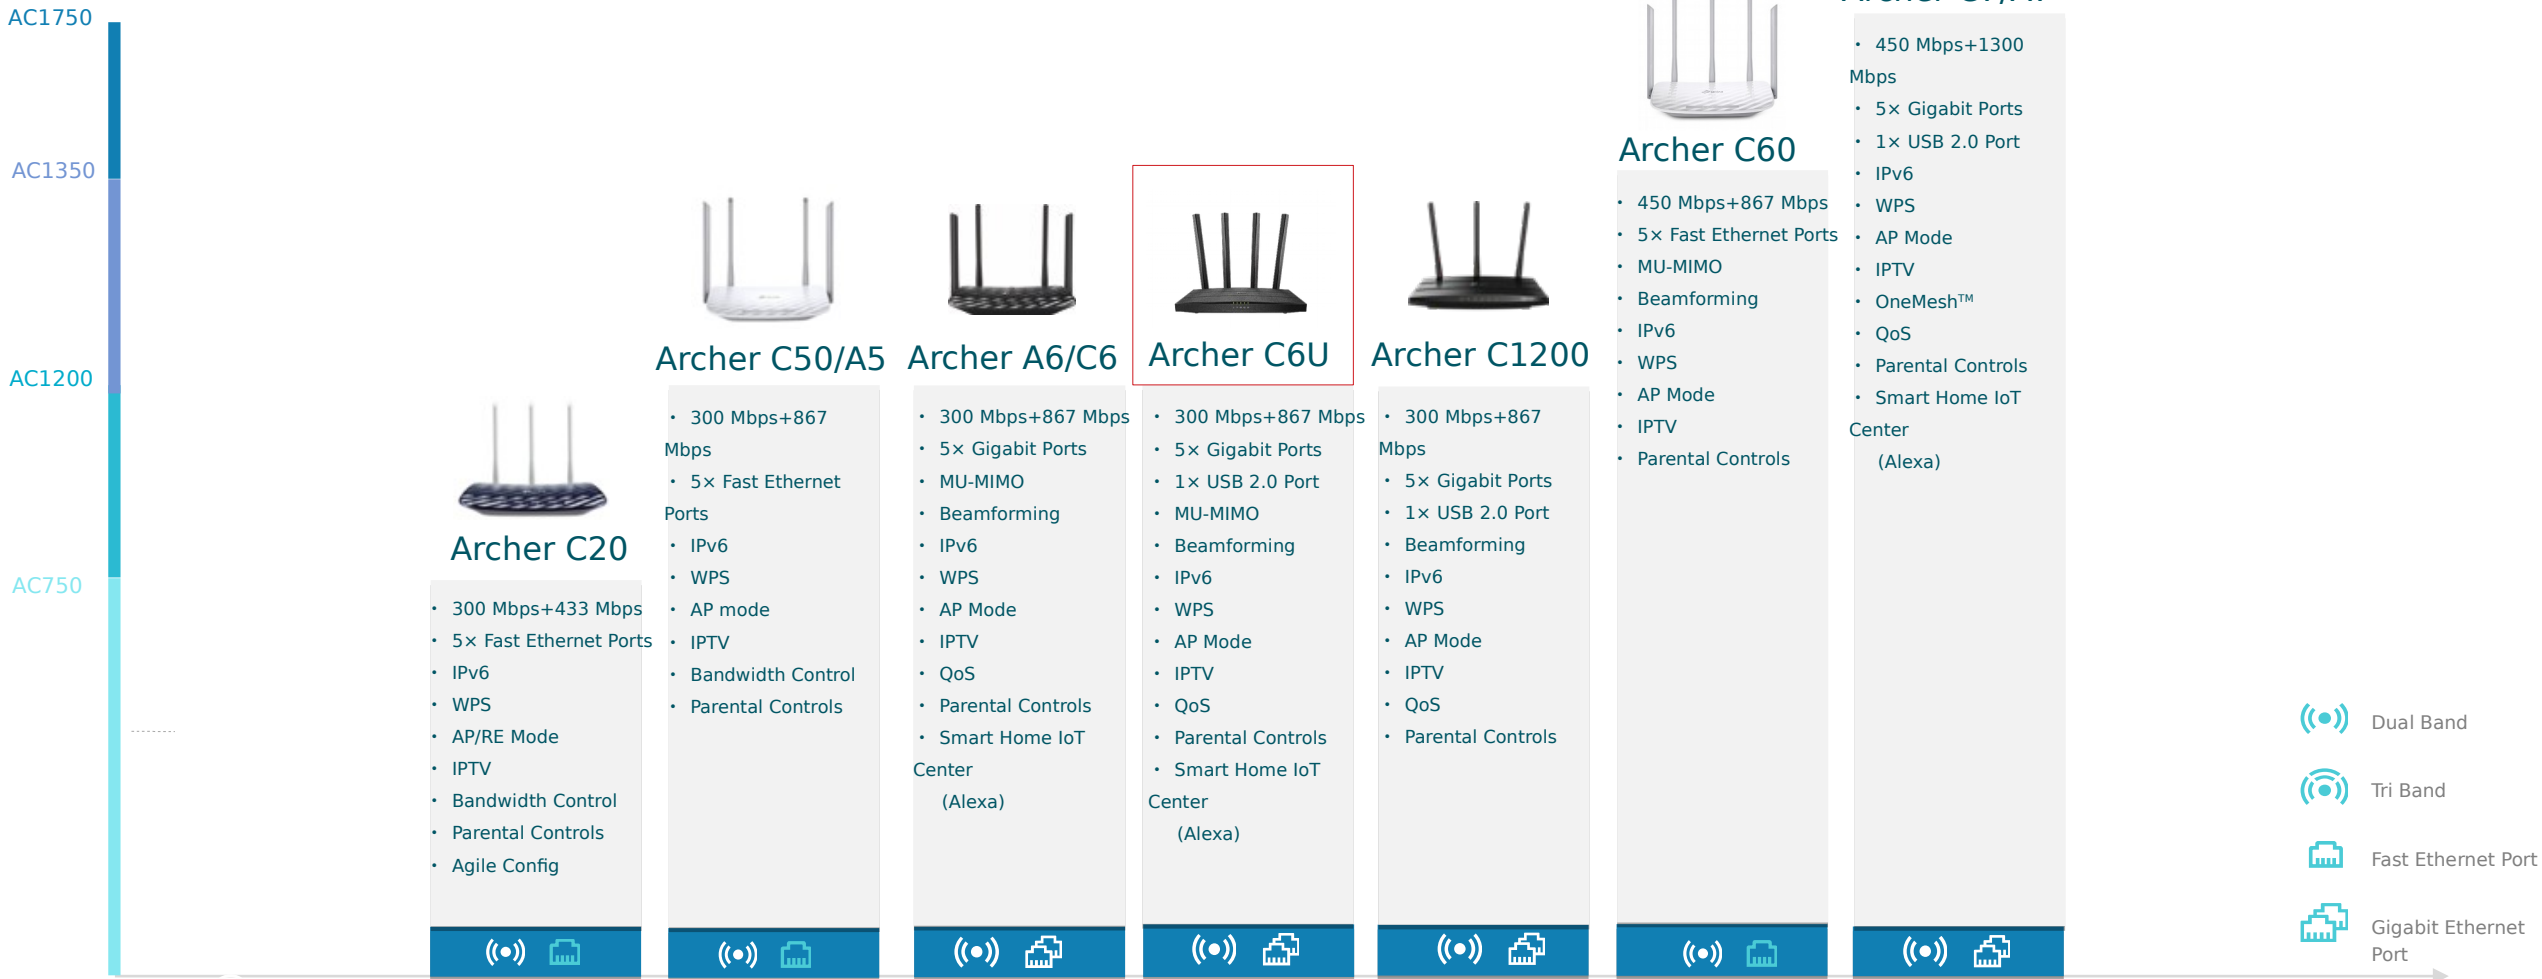

- 300 Mbps
 - 5x Fast Ethernet Ports
- IPv6
 - WPS
 - AP/RE/WISP Mode
 - IPTV
 - Bandwidth Control
 - Parental Controls

TL-WR841N

- 300 Mbps
 - 5x Fast Ethernet Ports
- IPv6
 - WPS
 - AP/RE/WISP Mode
 - IPTV
 - Bandwidth Control
 - Parental Controls

TL-WR845N

- 300 Mbps
 - 5x Fast Ethernet Ports
- IPv6
 - WPS
 - AP/RE/WISP Mode
 - IPTV
 - Bandwidth Control
 - Parental Controls

TL-WR940N

- 450 Mbps
 - 5x Fast Ethernet Ports
- Ports
- IPv6
 - WPS
 - Single LED
 - AP/RE Mode
 - IPTV
 - Bandwidth Control
 - Parental Controls

- Dual Band
- Single Band
- Fast Ethernet Port
- Gigabit Ethernet Port

Wi-Fi 5 Routers

AC1200 Wi-Fi Router MU-MIMO Gigabit

Archer C6U

Faster Connectivity and Easy Sharing

Gigabit Ethernet ports deliver maximum wired speeds. Plug in PCs, smart TVs, and game consoles for fast and reliable connections. Easily connect external storage devices with the USB 2.0 port to rapidly share files, photos, and videos.

It's An Access Point, Too

Switch the working mode of the Archer C6U to Access Point Mode to share your wired network with other wireless devices.

Easy Setup and Management with the Tether APP

The free Tether app is available for both Android and iOS devices, making it easy to set up the Archer C6U and manage your network settings.