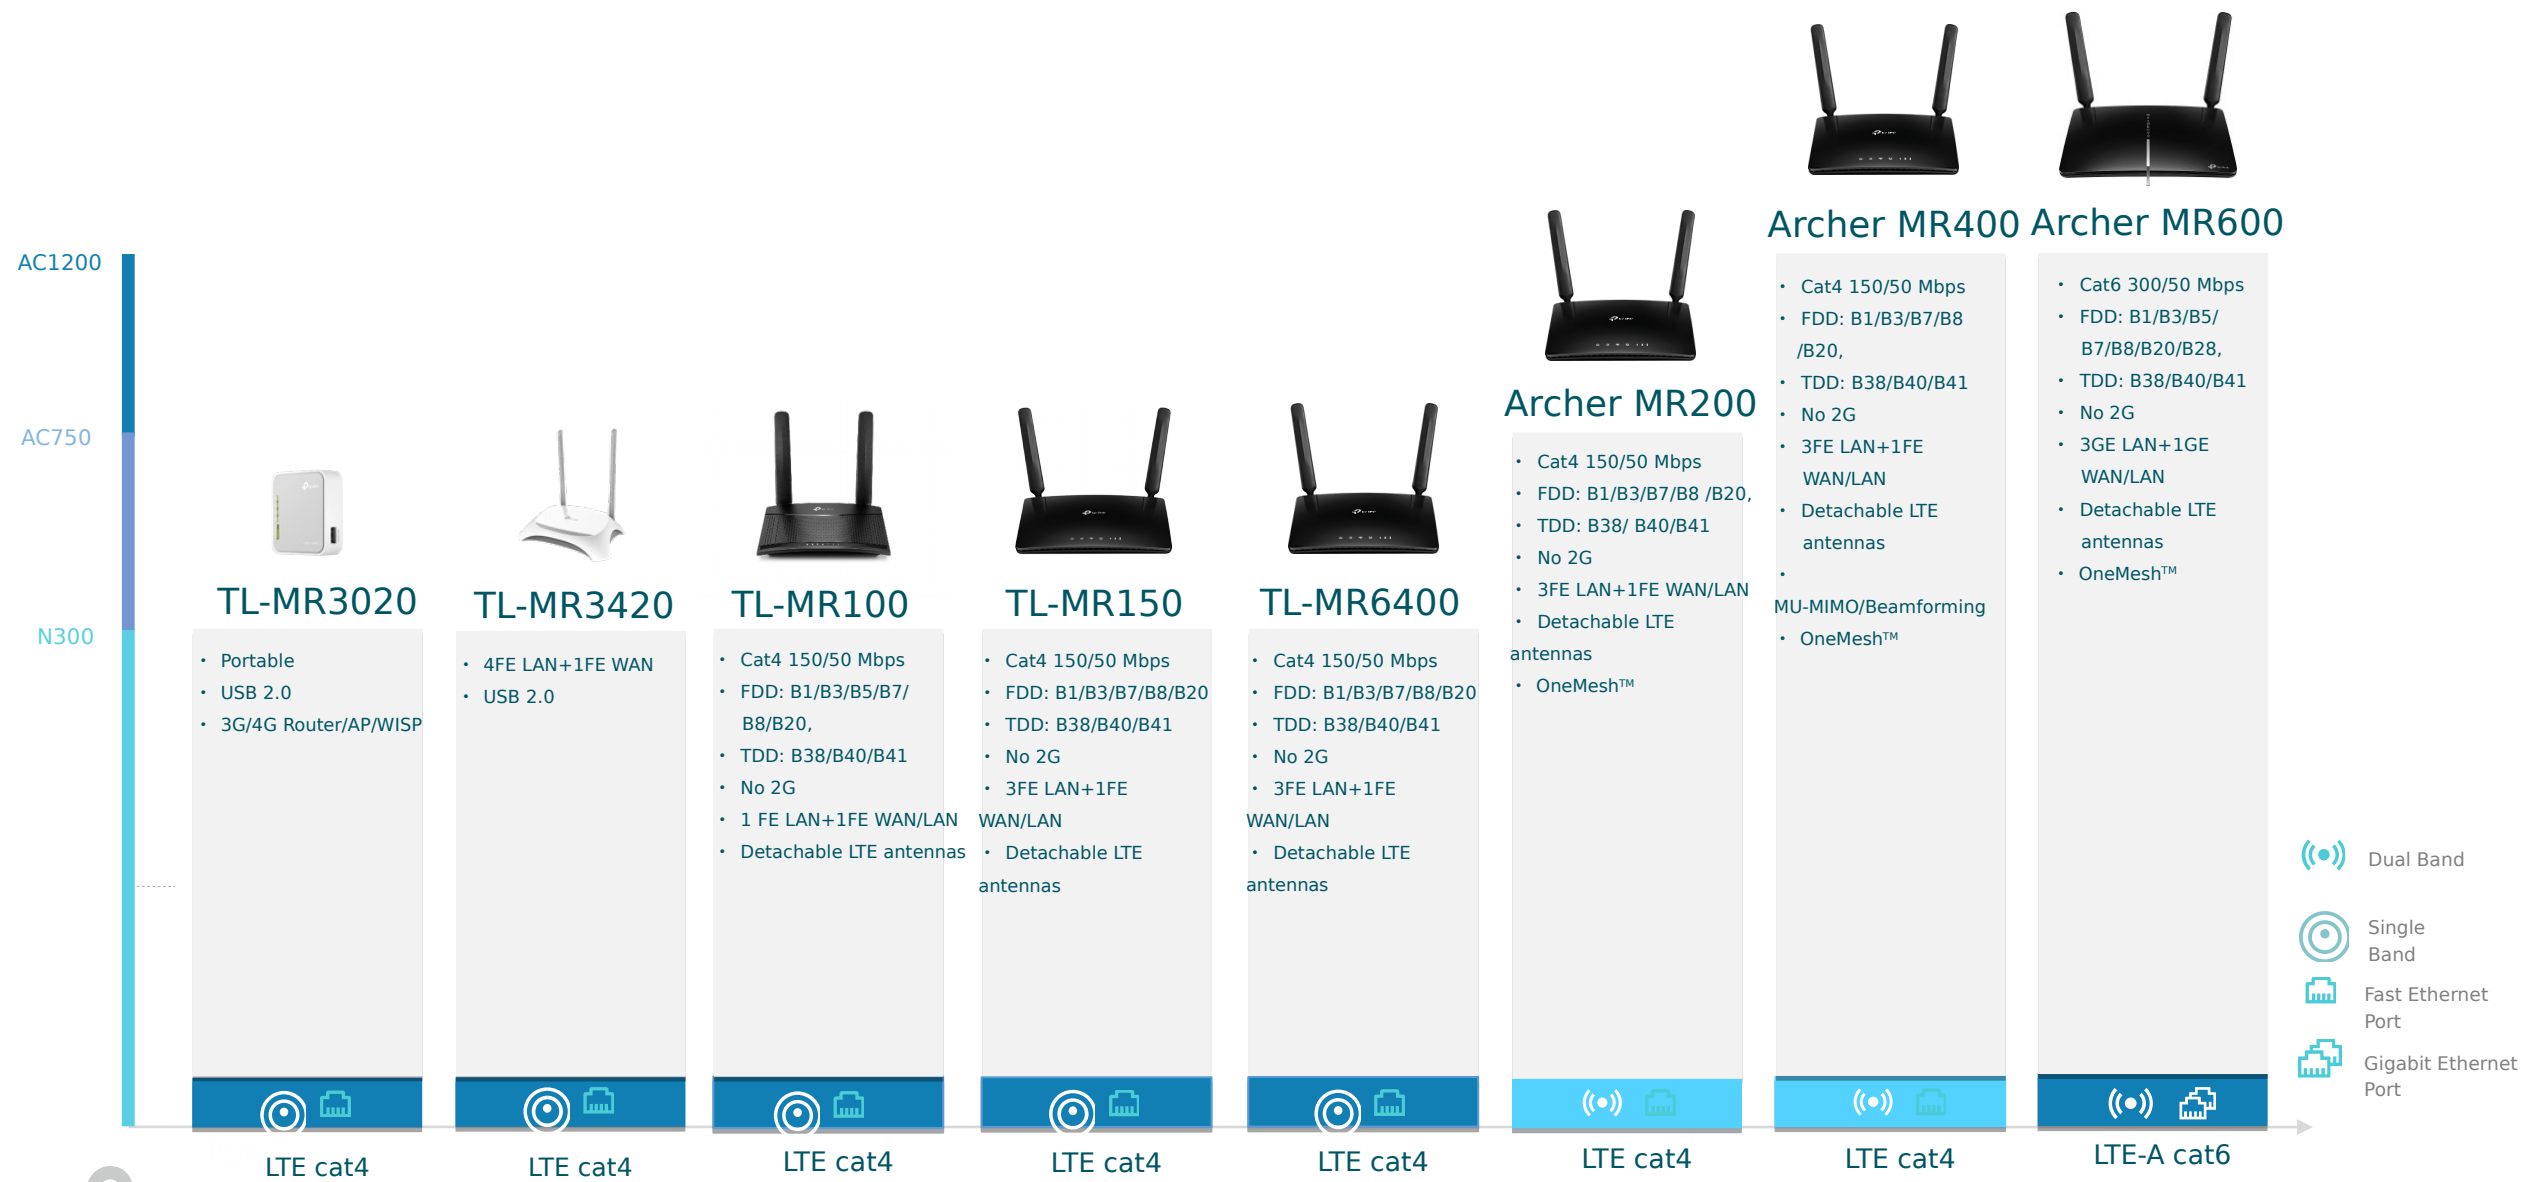

Gigabit Port

With one Gigabit Ethernet port, TL-PA7017 KIT allows users to connect a bandwidth intensive device to the Internet at high speeds and ensures the smooth transmission of Ultra HD video streaming.

Plug and Play

Connect a powerline adapter to the router, plug another powerline adapter into a wall socket in another room, and you're done!

Patented Power - Saving Mode

With its practical design and sophisticated Power-Saving Mode, TL-PA7017 KIT will automatically switch from its regular "Working" mode to "Power-Saving" mode reducing its energy consumption by up to 85%*

*Actual data will vary in different network conditions and environments.

3G/4G Router

Overview

TL-MR100—4G LTE Router

TL-MR100

- 4G** 4G (TDD & FDD) / 3G Compatible
- 300 Mbps** Wireless Speed
- Supports Up to 32 Devices**

Superfast 4G LTE Speed

The TL-MR100 uses 4G LTE technology to achieve speeds of up to 150 Mbps download and 50 Mbps upload. It also shares a Wi-Fi network with maximum speed of up to 300 Mbps on 2.4 GHz.