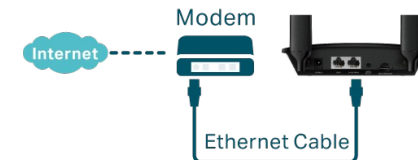

Available WAN Connection Backup

With a fully functional WAN/LAN port, TL-MR100 can work as a router which is compatible with cable, fiber and DSL modems.