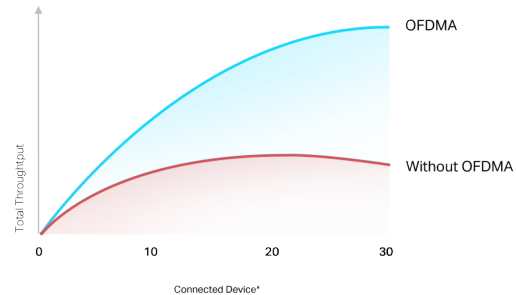

 **Full Gigabit Ports**
Take full advantages of broadband speeds up to 1 Gbps

Archer AX10—AX1500 Gigabit Wi-Fi 6 Router

Speed Beyond Gigabit

The latest 1024-QAM and higher symbol rate combine to boost speeds for newer devices to the Gigabit level. Connect to a 1 Gbps Wi-Fi network with your phone or laptop, and enjoy speeds comparable to plugging in an Ethernet cable.

Connect Dozens of Devices

Add more Wi-Fi devices without dragging down performance. OFDMA allows multiple devices to use one single band at the same time, enabling your Wi-Fi to bear more devices compared to the same speed level Wi-Fi 5 router.