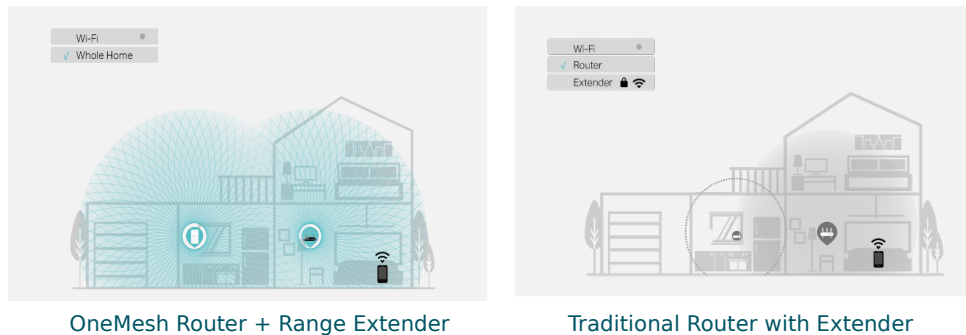

OneMesh™ — Flexible and Cost-Effective Whole Home Mesh Wi-Fi

Easily Create a Mesh Network with Your Existing Devices

TP-Link OneMesh™ provides a cost-effective Mesh network for everyone. If you already have a OneMesh router, all you need to do is update your existing TP-Link router's firmware to OneMesh version—no need to replace it, and add one or more OneMesh extenders to eliminate Wi-Fi dead zones and enjoy whole home Mesh Wi-Fi.

Eliminate Wi-Fi Dead Spots

OneMesh™ boosts signal strength while maintaining a single Wi-Fi network that covers every corner of your home. No more searching around for a stronger signal for faster connection.

Seamless Wi-Fi with Just One Network Name

OneMesh™ intelligently connects mobile devices to your router or extenders, whichever provides the best connection. The OneMesh™ router and extenders share a single Wi-Fi name so you stay connected to your network in every room.