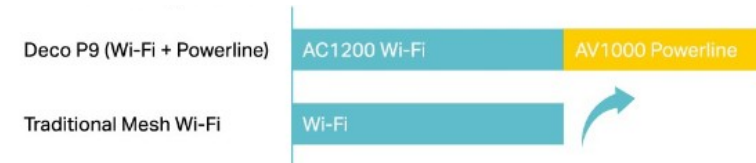

Capable to Connect Massive Devices

Supports over 100 devices

Seamless Roaming with One Wi-Fi Name

TP-Link Mesh Technology

Deco P9—Mesh Wi-Fi with Powerline

With powerline, there is no more walls or distance limits. Enjoy home Wi-Fi everywhere!

Works Through Walls

Powerline uses electrical wiring to create stronger connections between Deco units, reducing the impact of walls and other obstacles on signal

Boosted Speeds

Deco P9—Fast. Stable. Everywhere.