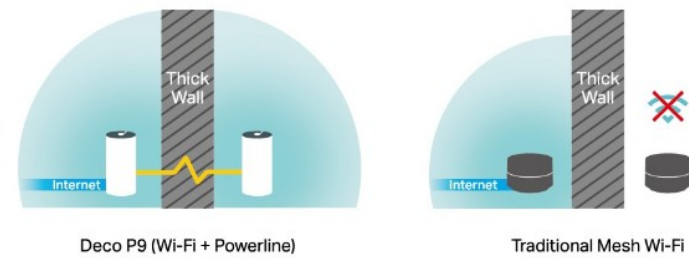

- Dual Band
- Tri Band
- Fast Ethernet Port
- Gigabit Ethernet Port

AC1200 Whole Home Mesh Wi-Fi System

Deco S4

Wi-Fi Dead-Zone
Killer

Seamless
Roaming

Connects up to
100 Devices

Two Modes
in One

Easy
Setup

Parental
Controls

Works with All
Deco Models

Powerline + Mesh Wi-Fi Whole Home Hybrid Mesh Wi-Fi System

Deco P9

Whole Home Coverage

Wi-Fi coverage up to 6000 sq. ft. for 3-pack

Signal Through Walls

AC1200 Wi-Fi + AV1000 Powerline Hybrid Mesh

Capable to Connect Massive Devices

Supports over 100 devices

Seamless Roaming with One Wi-Fi Name

TP-Link Mesh Technology

Deco P9—Mesh Wi-Fi with Powerline

With powerline, there is no more walls or distance limits. Enjoy home Wi-Fi everywhere!

Works Through Walls

Powerline uses electrical wiring to create stronger connections between Deco units, reducing the impact of walls and other obstacles on signal

Boosted Speeds

Deco P9—Fast. Stable. Everywhere.