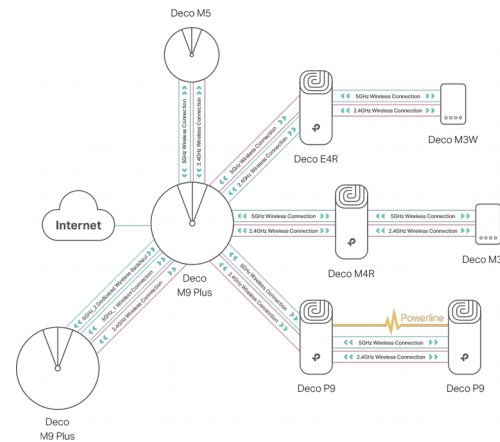

Compatible with All Deco

Deco P9 is compatible with every other Deco model to form a Mesh network. Expand Mesh Wi-Fi coverage anytime by simply adding more Decos.