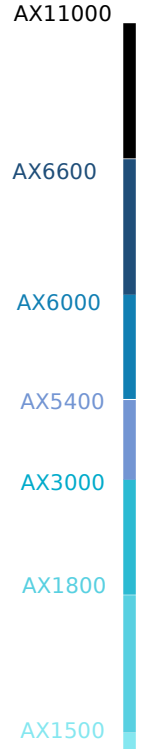

Wi-Fi 6 Routers

Archer AX10

- 300 Mbps+1201 Mbps
- 1.5 GHz Tri-Core CPU
- NitroQAM (1024 QAM)
- OFDMA
- Beamforming
- Airtime Fairness
- Smart Home IoT Center (Alexa)