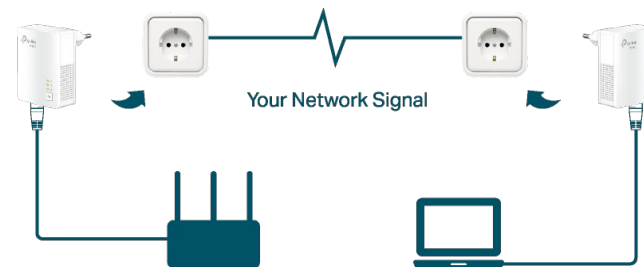

Plug and Play

Connect a powerline adapter to the router, plug another powerline adapter into a wall socket in another room, and you're done!