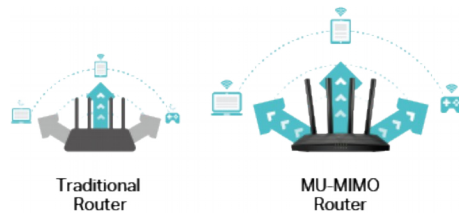

Archer C80

Archer C80—Smooth Entertainment with AC1900 Dual Band Wi-Fi

Archer C80's Wi-Fi performance is fully enhanced by 802.11ac Wave2 technology, including MU-MIMO. Smart Connect intelligently connects devices to the best available Wi-Fi band.

MU-MIMO

MU-MIMO technology serves multiple devices at once, reducing wait time, increasing Wi-Fi throughput for every device, and making each stream more efficient.

Vast Wi-Fi Coverage

Four external antennas create strong, clear, dependable Wi-Fi throughout your home. Beamforming detects the location of your connected devices and concentrates the Archer C80's signal towards them to optimize wireless connections.

Smart Connect

Smart Connect unites 2.4 GHz and 5 GHz band into a single Wi-Fi SSID and helps the router automatically switch each device's connection to the best available Wi-Fi band.

Airtime Fairness

Airtime Fairness equally divides attention among all your devices, letting your high-speed devices transfer more data and improving network efficiency and performance.