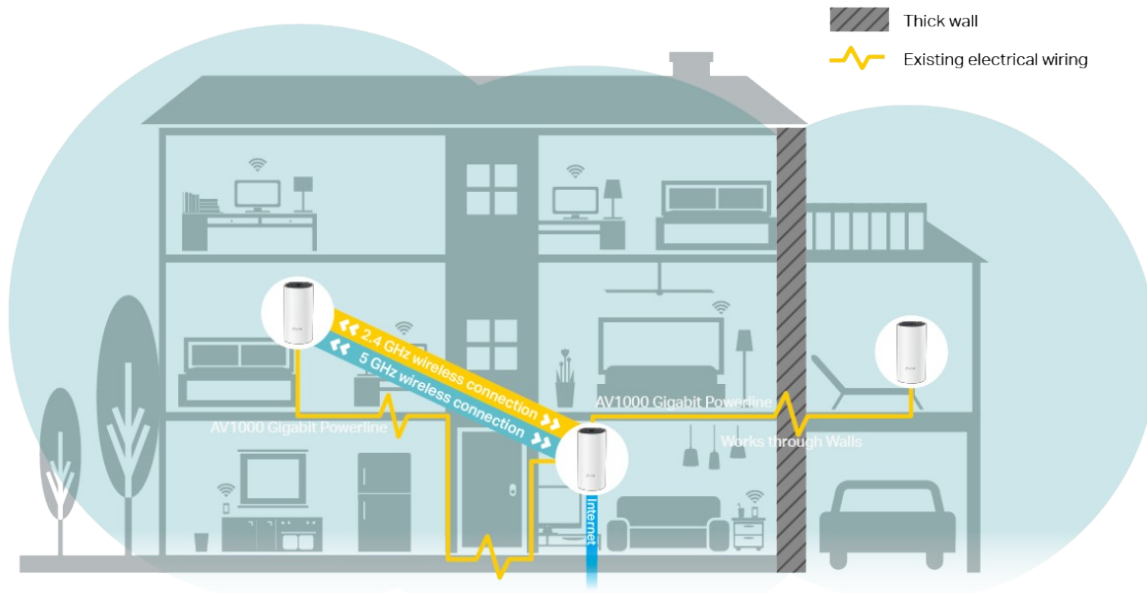

Parental
Controls

Works with All
Deco Models

Powerline + Mesh Wi-Fi Whole Home Hybrid Mesh Wi-Fi System

Deco P9

Whole Home Coverage

Wi-Fi coverage up to 6000 sq. ft. for 3-pack

Signal Through Walls

AC1200 Wi-Fi + AV1000 Powerline Hybrid Mesh

Capable to Connect Massive Devices

Supports over 100 devices

Seamless Roaming with One Wi-Fi Name

TP-Link Mesh Technology

Deco P9—Mesh Wi-Fi with Powerline

With powerline, there is no more walls or distance limits. Enjoy home Wi-Fi everywhere!

Works Through Walls

Powerline uses electrical wiring to create stronger connections between Deco units, reducing the impact of walls and other obstacles on signal

Boosted Speeds

Deco P9—Fast. Stable. Everywhere.

* Coverage can be affected by different home environment

Parental Controls

Manage contents and control when each device can access the internet. Block inappropriate websites and applications for kids. Set bedtime and manage kids' online hours.