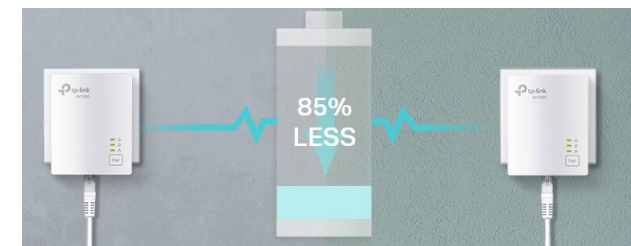

Patented Power - Saving Mode

With its practical design and sophisticated Power-Saving Mode, TL-PA7017 KIT will automatically switch from its regular "Working" mode to "Power-Saving" mode reducing its energy consumption by up to 85%*