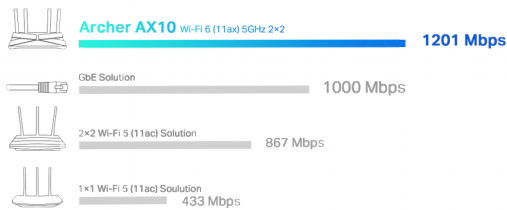

 **Full Gigabit Ports**
Take full advantages of broadband speeds up to 1 Gbps

Archer AX10—AX1500 Gigabit Wi-Fi 6 Router

Speed Beyond Gigabit

The latest 1024-QAM and higher symbol rate combine to boost speeds for newer devices to the Gigabit level. Connect to a 1 Gbps Wi-Fi network with your phone or laptop, and enjoy speeds comparable to plugging in an Ethernet cable.