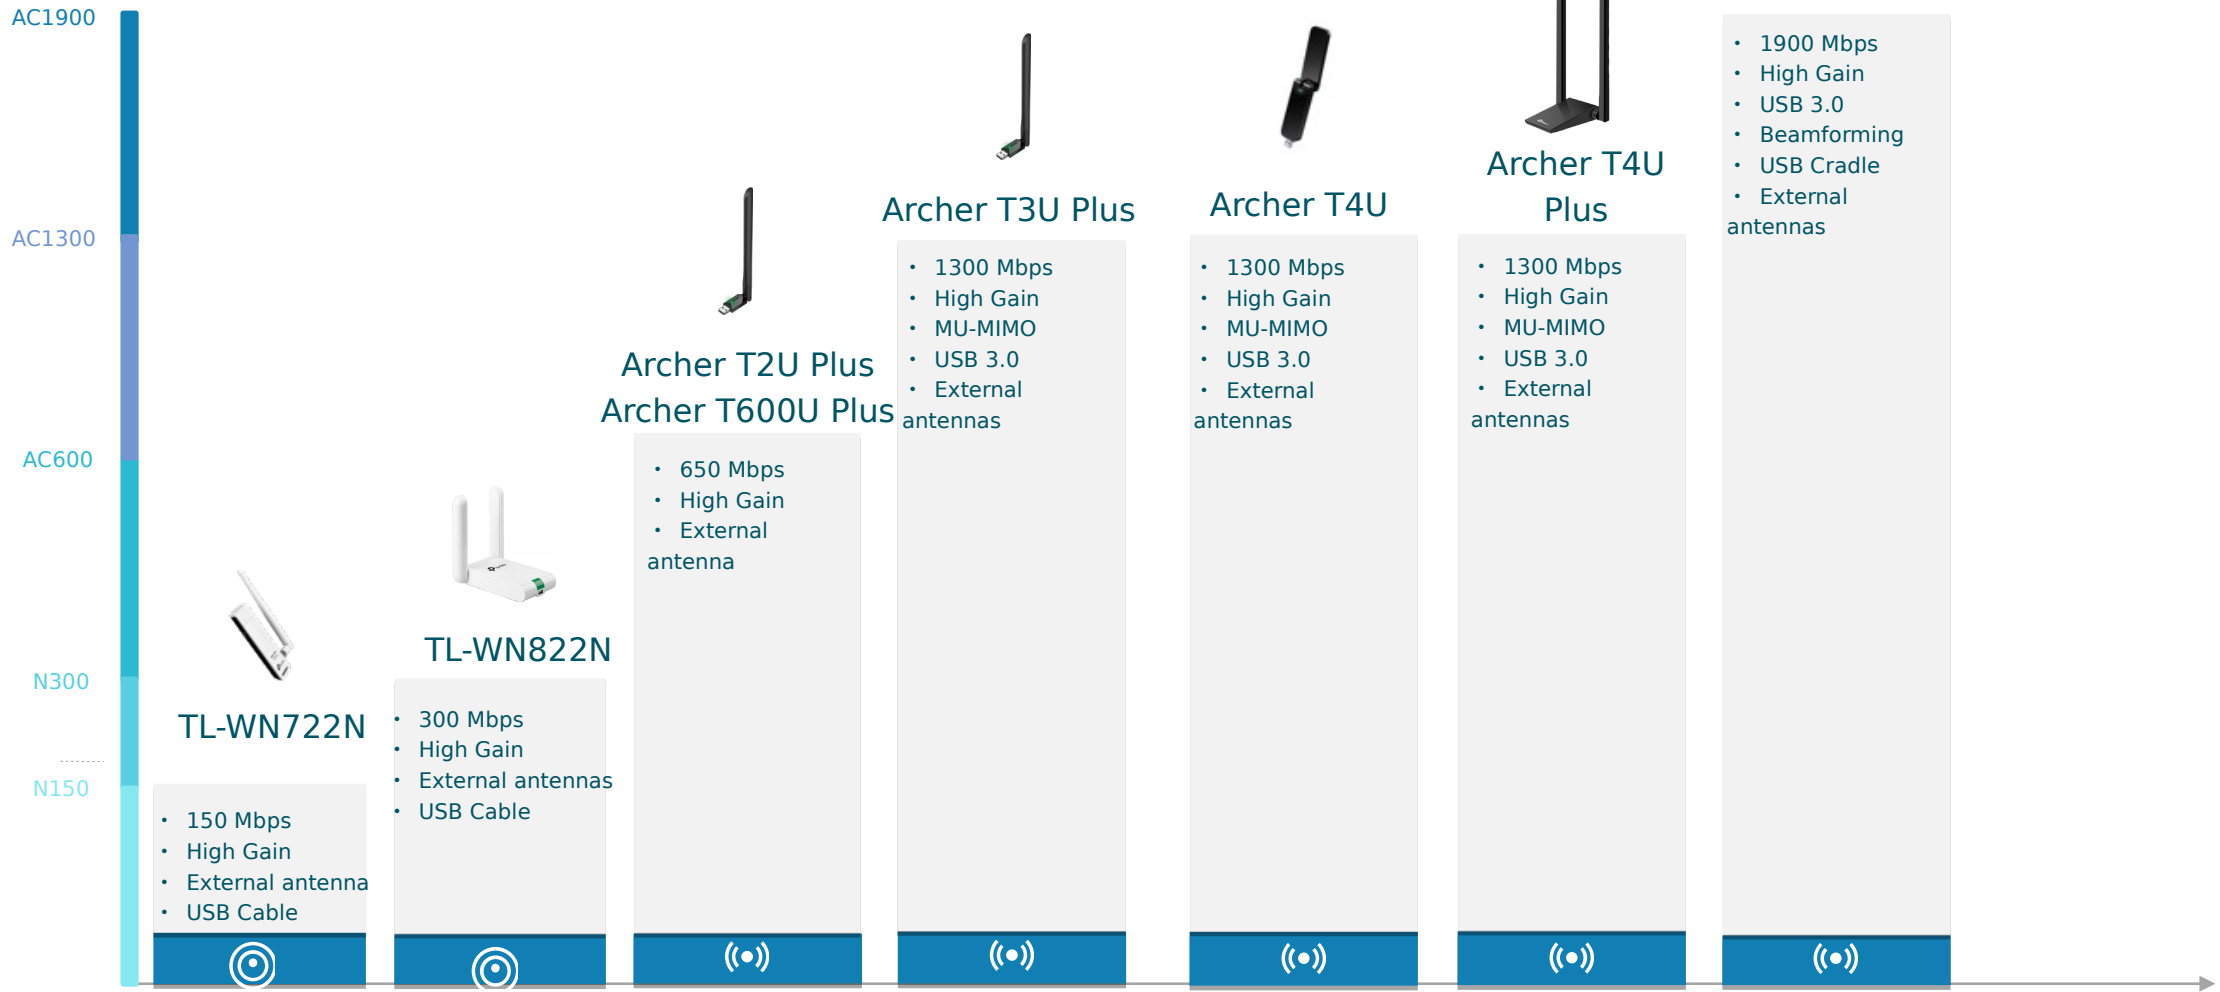

Available WAN Connection Backup

With a fully functional WAN/LAN port, TL-MR100 can work as a router which is compatible with cable, fiber and DSL modems.

Parental Controls

Whether you want to block websites, set time limits, see which sites your kids are using or pause the internet, you can do it all.

Adapter

Wireless USB Adapter

High Gain Wireless USB Adapter

2.4 GHz or 5 GHz
 2.4 GHz

Wireless PCIe Adapter

The Tapo logo, featuring a teal square icon with a white corner cutout, followed by the word 'Tapo' in a teal sans-serif font.

Mini Smart Wi-Fi Socket

Model: Tapo P100

Live Smarter

Remote Control

Schedule & Timer

Voice Control

Easy setup

Away Mode

Device Sharing

Home Security Wi-Fi Camera

Model: Tapo C100

Secure. Smart. Easy.

1080p
High-Definition

Night Vision
(up to 30 ft)

microSD Card Slot
(up to 128 GB)

Privacy
Mode