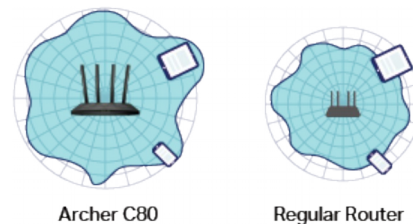

Archer C80

Archer C80—Smooth Entertainment with AC1900 Dual Band Wi-Fi

Archer C80's Wi-Fi performance is fully enhanced by 802.11ac Wave2 technology, including MU-MIMO. Smart Connect intelligently connects devices to the best available Wi-Fi band.

Smart Connect

Smart Connect unites 2.4 GHz and 5 GHz band into a single Wi-Fi SSID and helps the router automatically switch each device's connection to the best available Wi-Fi band.

Airtime Fairness

Airtime Fairness equally divides attention among all your devices, letting your high-speed devices transfer more data and improving network efficiency and performance.