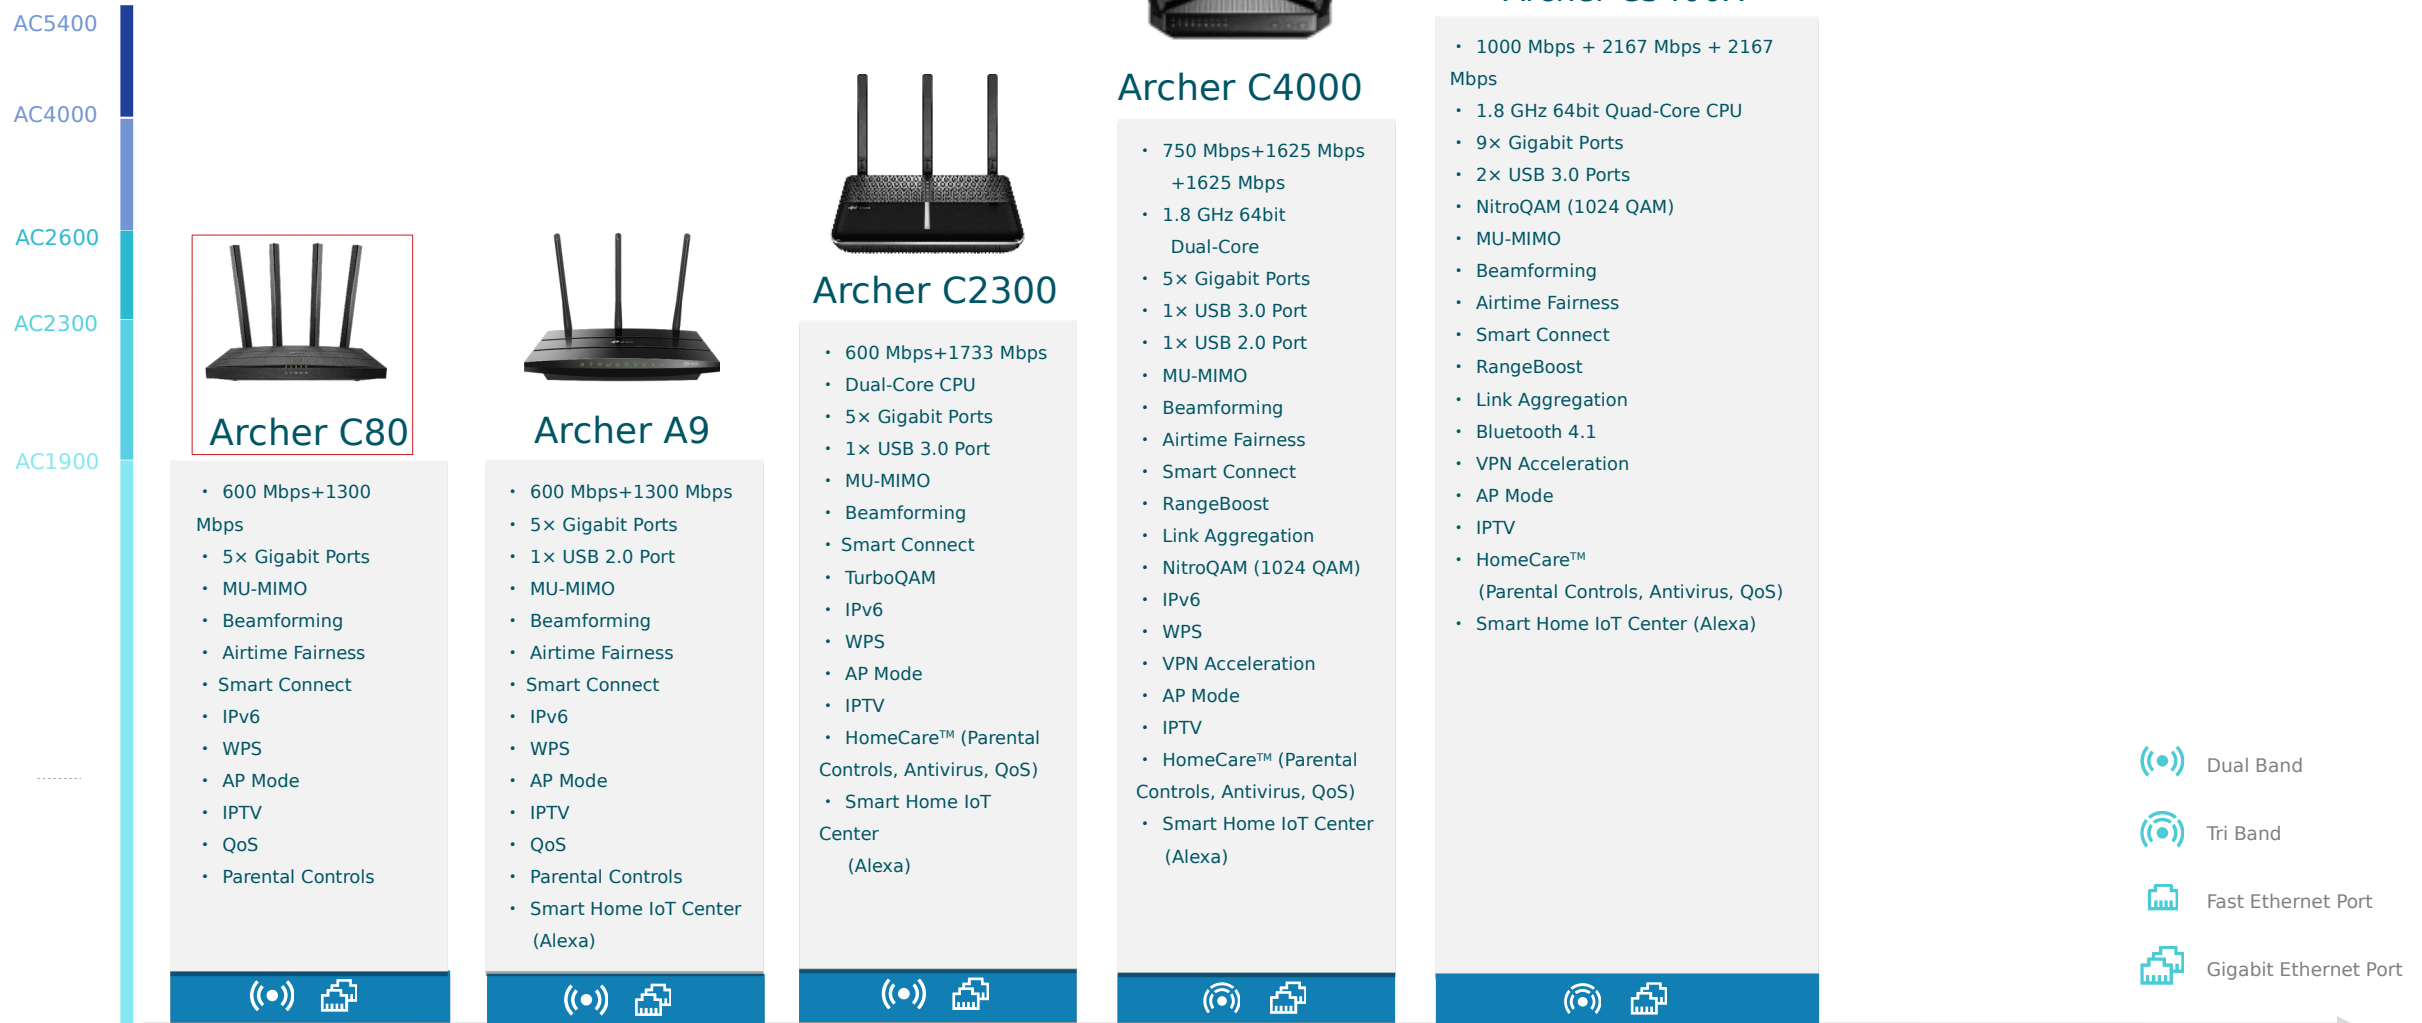

- Dual Band
- Single Band
- Fast Ethernet Port
- Gigabit Ethernet Port

Wi-Fi 5 Routers

AC1200 Wi-Fi Router MU-MIMO Gigabit

Archer C6U

Faster Connectivity and Easy Sharing

Gigabit Ethernet ports deliver maximum wired speeds. Plug in PCs, smart TVs, and game consoles for fast and reliable connections. Easily connect external storage devices with the USB 2.0 port to rapidly share files, photos, and videos.

It's An Access Point, Too

Switch the working mode of the Archer C6U to Access Point Mode to share your wired network with other wireless devices.

Easy Setup and Management with the Tether APP

The free Tether app is available for both Android and iOS devices, making it easy to set up the Archer C6U and manage your network settings.

867 Mbps 5 GHz +
300 Mbps 2.4 GHz

Faster Wi-Fi with
MU-MIMO

Full Gigabit
Ports

Easy Sharing
via USB 2.0 Port

Wi-Fi 5 Routers

High-Performance Wi-Fi for the Mainstream

Dual Band | Full Gigabit

AC1900 MU-MIMO Wi-Fi Router

MU-MIMO

MU-MIMO technology serves multiple devices at once, reducing wait time, increasing Wi-Fi throughput for every device, and making each stream more efficient.

Vast Wi-Fi Coverage

Four external antennas create strong, clear, dependable Wi-Fi throughout your home. Beamforming detects the location of your connected devices and concentrates the Archer C80's signal towards them to optimize wireless connections.