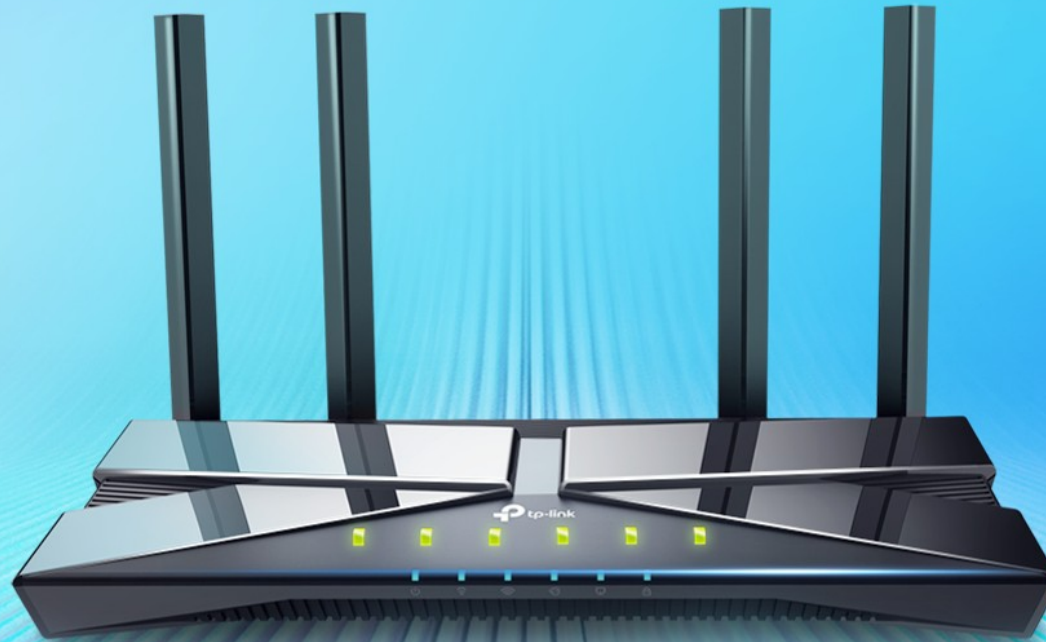

Triple-Core CPU Powered Wi-Fi 6 Stable Next-Gen Performance

AX1500 Wi-Fi 6 Router

Archer AX10

Faster AX Wi-Fi
Next-Gen faster Wi-Fi speeds up to 1.5 Gbps

Ultra-Low Latency
Enjoy smooth streaming and gaming with lower latency by AX tech

Connect More Devices
More simultaneous connections and higher average throughput with OFDMA

Responsive Processing
1.5 GHz Triple-Core CPU

Full Gigabit Ports
Take full advantages of broadband speeds up to 1 Gbps