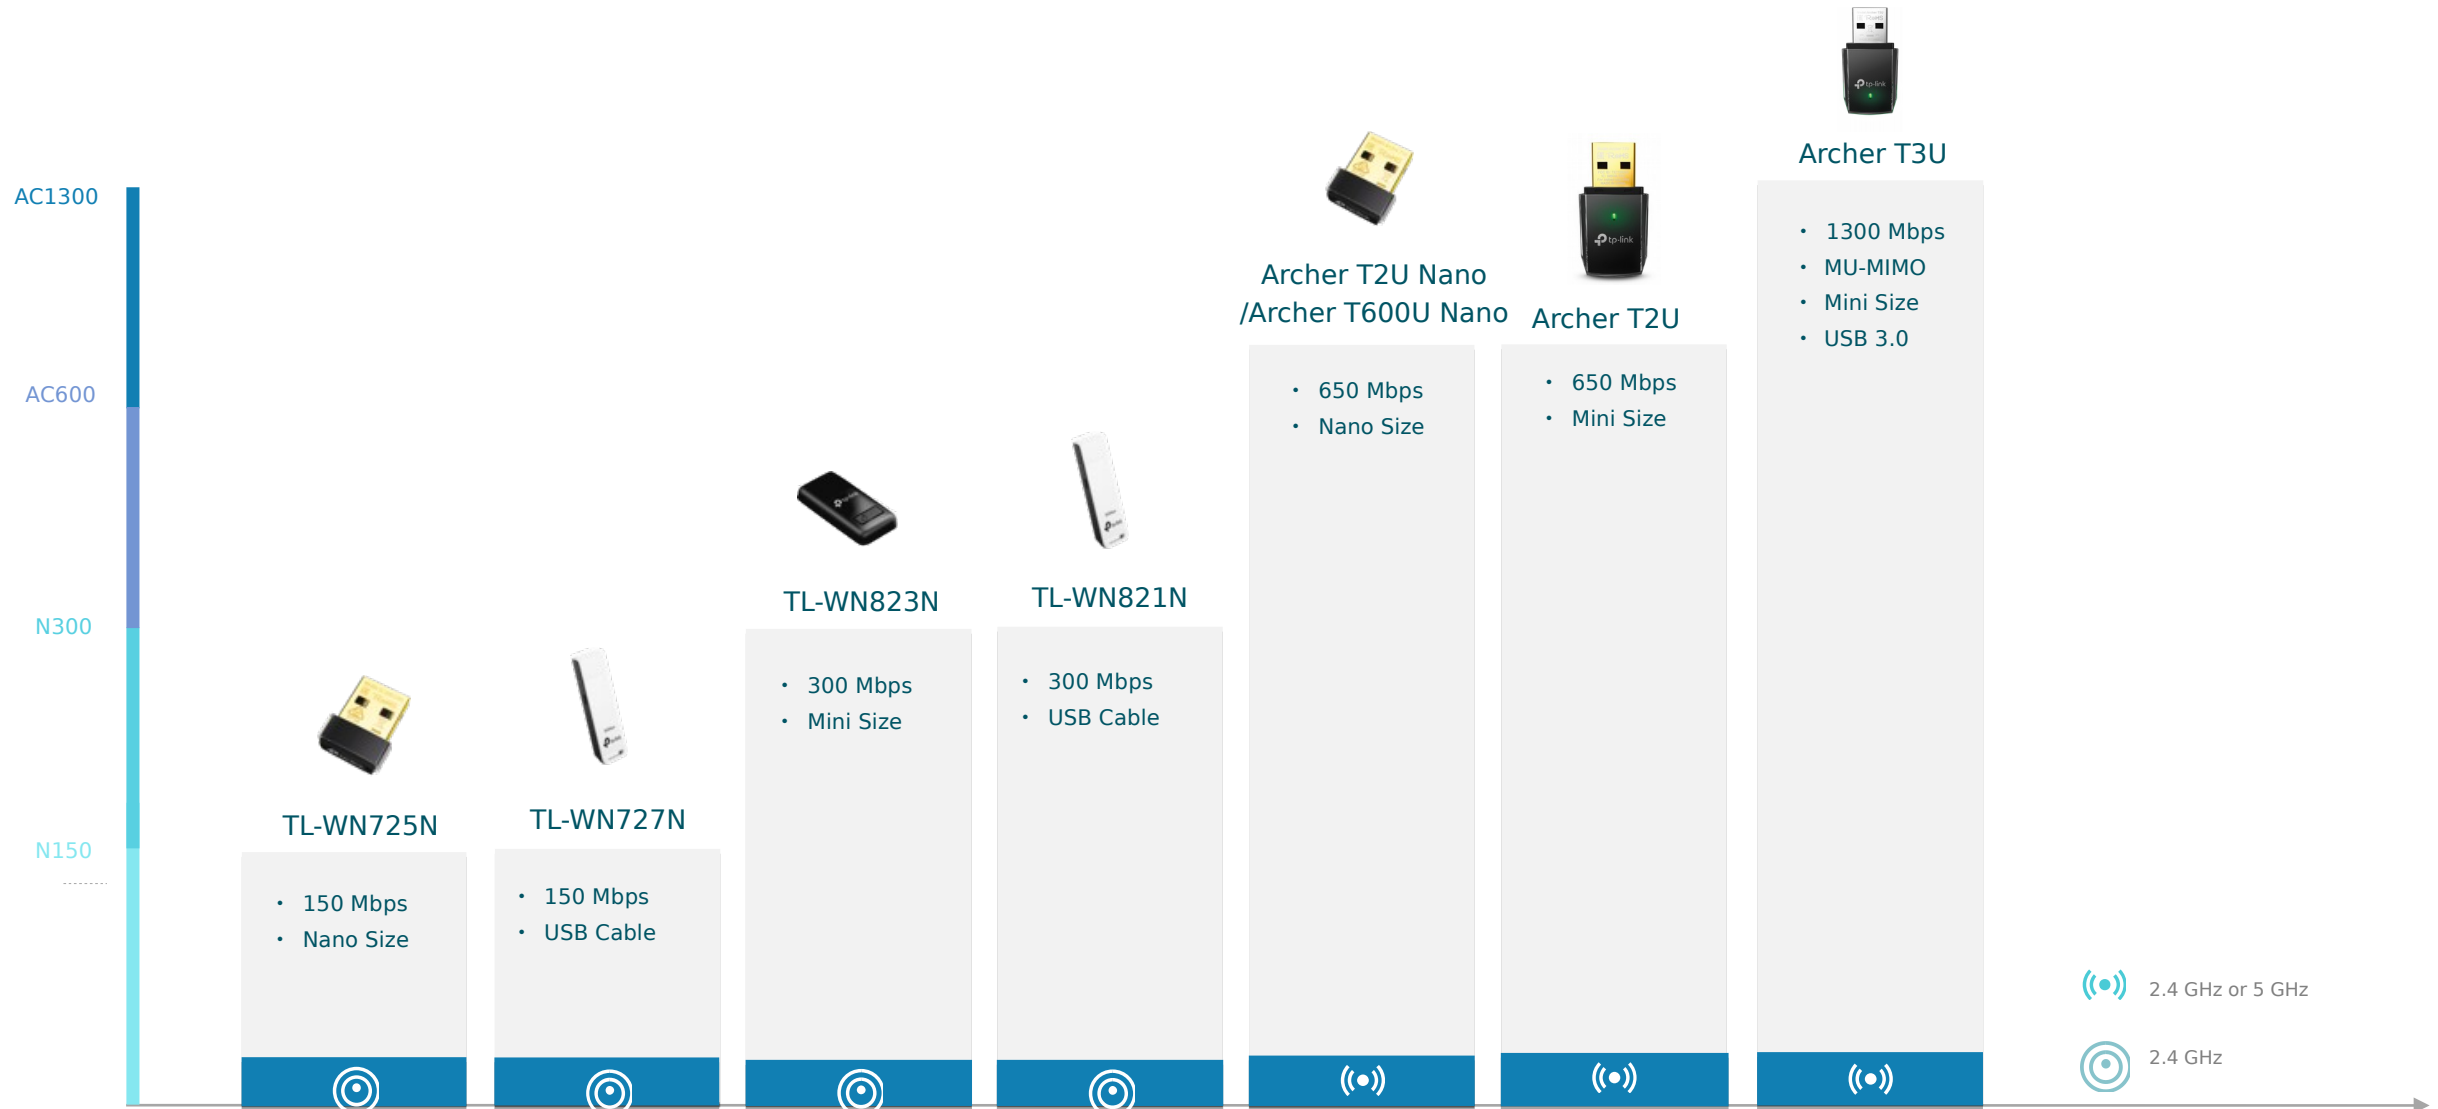

Wireless USB Adapter