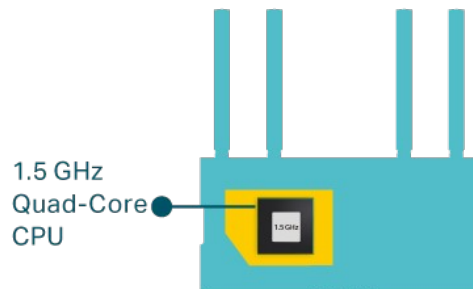

Powerful Quad-Core CPU

A 1.5 GHz Quad-Core CPU provides the processing ability to handle enormous data throughput and minimizes the lag within your home network, giving you a smooth experience.