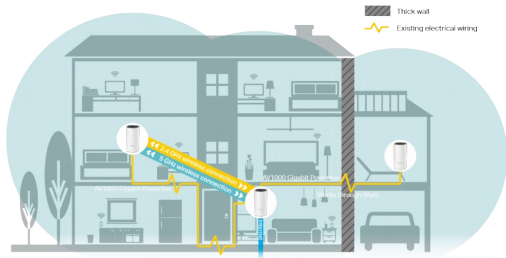

Deco P9—Fast. Stable. Everywhere.

TP-Link Mesh Technology

Deco P9 delivers a whole home wireless coverage up to 6,000 sq. ft.*, which can be expanded easily by adding more Decos. TP-Link mesh technology provides extremely fast and smooth experience when you are roaming in home. Just say goodbye to network interruption and buffering.